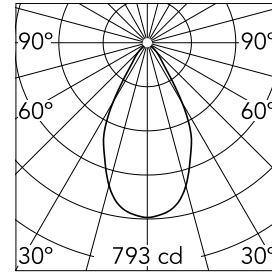

Bon Jour Ø 90 Dali

03.2003.01.DA - White

Recessed luminaire with LED light source. Remote 220/240V power supply included.

Main specifications

Number of heads	1	Net lumen (lm)	736
Lamp category	LED	Mountings	Ceiling recessed
Power (W)	13.5W	Environment	Indoor dry location
CCT (K)	2700K		
CRI	90		

Optical

Lighting type	Direct
LED type	LED array
Light distribution	Symmetric
Optical type	Diffused light
Beam angle (°)	56
Beam angle C90-270 (°)	56

Beam Angle:	56°		
h(m)	E(lx)	D(m)	
1	793	1.07	
2	198	2.14	
3	88	3.21	
4	50	4.28	
5	32	5.35	

Physical

Color	White
Orientation	Fixed
Recessed depth (mm)	155
Weight (kg)	0.53

Note

Pre-installation frame must be ordered separately

Bon Jour Ø 90 Dali

Honeycomb and cross screening
cylinder
08.8976.14

Pre-installation frame
08.8974.00