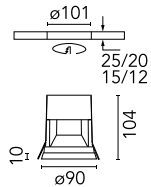

Bon Jour Ø 90 Dali

03.2003.01.DA - White

Recessed luminaire with LED light source. Remote 220/240V power supply included.

Main specifications

Number of heads	1	Net lumen (lm)	736
Lamp category	LED	Mountings	Ceiling recessed
Power (W)	13.5W	Environment	Indoor dry location
CCT (K)	2700K		
CRI	90		

Optical

Lighting type	Direct
LED type	LED array
Light distribution	Symmetric
Optical type	Diffused light
Beam angle (°)	56
Beam angle C90-270 (°)	56

Beam Angle:	56°		
h(m)	E(lx)	D(m)	
1	793	1.07	
2	198	2.14	
3	88	3.21	
4	50	4.28	
5	32	5.35	

Physical

Color	White
Orientation	Fixed
Recessed depth (mm)	155
Weight (kg)	0.53

Note

Pre-installation frame must be ordered separately

Bon Jour Ø 90 Dali

Honeycomb and cross screening
cylinder
08.8976.14

Pre-installation frame
08.8974.00