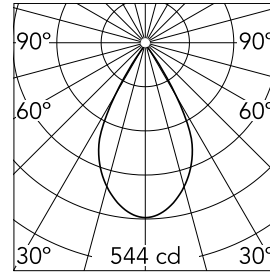

### Main specifications

<b>Number of heads</b>	1	<b>Net lumen (lm)</b>	389
<b>Lamp category</b>	LED	<b>Mountings</b>	Ceiling recessed
<b>Power (W)</b>	13.5W	<b>Environment</b>	Indoor dry location
<b>CCT (K)</b>	3000K		
<b>CRI</b>	90		

### Optical

<b>Lighting type</b>	Direct
<b>LED type</b>	LED array
<b>Light distribution</b>	Symmetric
<b>Optical type</b>	Diffused light
<b>Beam angle (°)</b>	57
<b>Beam angle C90-270 (°)</b>	57

<b>Beam Angle:</b>	57°		
<b>h(m)</b>	<b>E(lx)</b>	<b>D(m)</b>	
1	544	1.08	
2	136	2.15	
3	60	3.23	
4	34	4.30	
5	22	5.38	

### Physical

<b>Color</b>	Black
<b>Orientation</b>	Fixed
<b>Recessed depth (mm)</b>	155
<b>Weight (kg)</b>	0.53