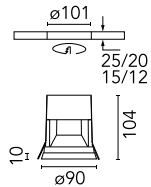

### Main specifications

<b>Number of heads</b>	1	<b>Net lumen (lm)</b>	389
<b>Lamp category</b>	LED	<b>Mountings</b>	Ceiling recessed
<b>Power (W)</b>	13.5W	<b>Environment</b>	Indoor dry location
<b>CCT (K)</b>	3000K		
<b>CRI</b>	90		

### Physical

<b>Color</b>	Black
<b>Orientation</b>	Fixed
<b>Recessed depth (mm)</b>	155
<b>Weight (kg)</b>	0.53