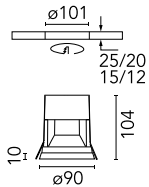

### Main specifications

<b>Number of heads</b>	1	<b>Net lumen (lm)</b>	383
<b>Lamp category</b>	LED	<b>Mountings</b>	Ceiling recessed
<b>Power (W)</b>	13.5W	<b>Environment</b>	Indoor dry location
<b>CCT (K)</b>	2700K		
<b>CRI</b>	90		

### Physical

<b>Color</b>	Black
<b>Orientation</b>	Fixed
<b>Recessed depth (mm)</b>	155
<b>Weight (kg)</b>	0.53