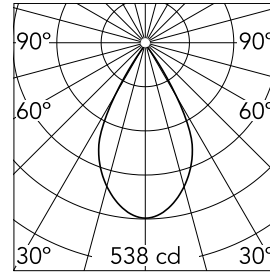

### Main specifications

<b>Number of heads</b>	1	<b>Net lumen (lm)</b>	383
<b>Lamp category</b>	LED	<b>Mountings</b>	Ceiling recessed
<b>Power (W)</b>	13.5W	<b>Environment</b>	Indoor dry location
<b>CCT (K)</b>	2700K		
<b>CRI</b>	90		

### Optical

<b>Lighting type</b>	Direct
<b>LED type</b>	LED array
<b>Light distribution</b>	Symmetric
<b>Optical type</b>	Diffused light
<b>Beam angle (°)</b>	56
<b>Beam angle C90-270 (°)</b>	56

<b>Beam Angle: 56°</b>		
<b>h(m)</b>	<b>E(lx)</b>	<b>D(m)</b>
1	538	1.07
2	135	2.15
3	60	3.22
4	34	4.29
5	22	5.37

### Physical

<b>Color</b>	Black
<b>Orientation</b>	Fixed
<b>Recessed depth (mm)</b>	155
<b>Weight (kg)</b>	0.53