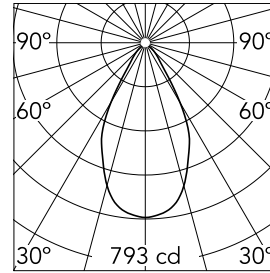

### Main specifications

<b>Number of heads</b>	1	<b>Net lumen (lm)</b>	736
<b>Lamp category</b>	LED	<b>Mountings</b>	Ceiling recessed
<b>Power (W)</b>	13.5W	<b>Environment</b>	Indoor dry location
<b>CCT (K)</b>	2700K		
<b>CRI</b>	90		

### Optical

<b>Lighting type</b>	Direct
<b>LED type</b>	LED array
<b>Light distribution</b>	Symmetric
<b>Optical type</b>	Diffused light
<b>Beam angle (°)</b>	56
<b>Beam angle C90-270 (°)</b>	56

<b>Beam Angle:</b>	56°		
<b>h(m)</b>	<b>E(lx)</b>	<b>D(m)</b>	
1	793	1.07	
2	198	2.14	
3	88	3.21	
4	50	4.28	
5	32	5.35	

### Physical

<b>Color</b>	White
<b>Orientation</b>	Fixed
<b>Recessed depth (mm)</b>	155
<b>Weight (kg)</b>	0.53