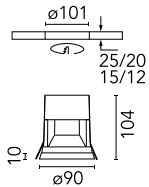

### Main specifications

<b>Number of heads</b>	1	<b>Net lumen (lm)</b>	736
<b>Lamp category</b>	LED	<b>Mountings</b>	Ceiling recessed
<b>Power (W)</b>	13.5W	<b>Environment</b>	Indoor dry location
<b>CCT (K)</b>	2700K		
<b>CRI</b>	90		

### Physical

<b>Color</b>	White
<b>Orientation</b>	Fixed
<b>Recessed depth (mm)</b>	155
<b>Weight (kg)</b>	0.53