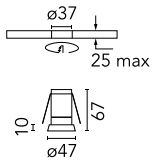

Bon Jour Ø 45 Dali

■ 03.2006.CU.DA - Copper

Recessed luminaire with LED light source. Remote 220/240V power supply included. It is necessary to anticipate a space for accessing the driver.