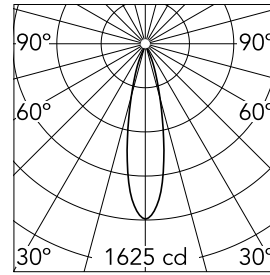

Number of heads	1	Net lumen (lm)	340
Lamp category	LED	Mountings	Ceiling recessed
Power (W)	6W	Environment	Indoor dry location
CCT (K)	3000K		
CRI	90		

Optical

Lighting type	Direct
LED type	Power LED
Light distribution	Symmetric
Optical type	Spot
Beam angle (°)	24
Beam angle C90-270 (°)	24

Physical

Color	Copper
Orientation	Fixed
Recessed depth (mm)	67
Weight (kg)	0.13

Note

Accessories included (honeycomb and cross screening cylinder). Remote power supply to be installed in an accessible place.