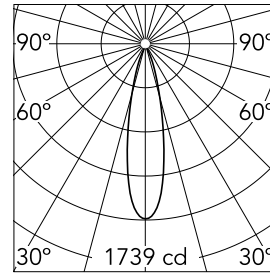

Number of heads	1	Net lumen (lm)	352
Lamp category	LED	Mountings	Ceiling recessed
Power (W)	6W	Environment	Indoor dry location
CCT (K)	2700K		
CRI	90		

Optical

Lighting type	Direct
LED type	Power LED
Light distribution	Symmetric
Optical type	Spot
Beam angle (°)	23
Beam angle C90-270 (°)	23