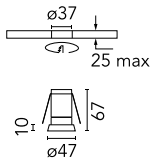

Bon Jour Ø 45 Dali

■ 03.2001.14.DA - Black

Recessed luminaire with LED light source. Remote 220/240V power supply included. It is necessary to anticipate a space for accessing the driver.