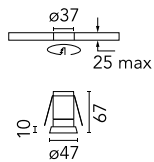

Bon Jour Ø 45

■ 03.2006.CU - Copper

Recessed luminaire with LED light source. Remote 220/240V power supply included. It is necessary to anticipate a space for accessing the driver.

Main specifications

Number of heads	1	Net lumen (lm)	340
Lamp category	LED	Mountings	Ceiling recessed
Power (W)	6W	Environment	Indoor dry location
CCT (K)	3000K		
CRI	90		

Optical

Lighting type	Direct
LED type	Power LED
Light distribution	Symmetric
Optical type	Spot
Beam angle (°)	24
Beam angle C90-270 (°)	24

Beam Angle:	24°		
h(m)	E(lx)	D(m)	
1	1625	0.42	
2	406	0.83	
3	181	1.25	
4	102	1.67	
5	65	2.09	