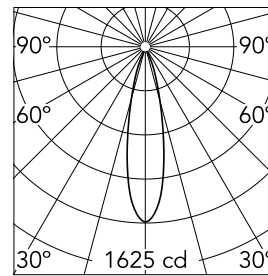

Bon Jour Ø 45

■ 03.2006.CU - Copper

Recessed luminaire with LED light source. Remote 220/240V power supply included. It is necessary to anticipate a space for accessing the driver.

Main specifications

Number of heads	1	Net lumen (lm)	340
Lamp category	LED	Mountings	Ceiling recessed
Power (W)	6W	Environment	Indoor dry location
CCT (K)	3000K		
CRI	90		

Optical

Lighting type	Direct
LED type	Power LED
Light distribution	Symmetric
Optical type	Spot
Beam angle (°)	24
Beam angle C90-270 (°)	24

Beam Angle:	24°		
h(m)	E(lx)	D(m)	
1	1625	0.42	
2	406	0.83	
3	181	1.25	
4	102	1.67	
5	65	2.09	