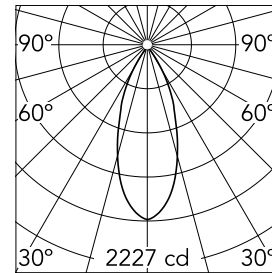

### Main specifications

<b>Number of heads</b>	1	<b>Net lumen (lm)</b>	1085
<b>Lamp category</b>	LED	<b>Mountings</b>	Ceiling recessed
<b>Power (W)</b>	27W	<b>Environment</b>	Indoor dry location
<b>CCT (K)</b>	3000K		
<b>CRI</b>	90		

### Optical

<b>Lighting type</b>	Direct
<b>LED type</b>	LED array
<b>Light distribution</b>	Symmetric
<b>Optical type</b>	Diffused light
<b>Beam angle (°)</b>	39
<b>Beam angle C90-270 (°)</b>	39

<b>Beam Angle:</b>	39°		
<b>h(m)</b>	<b>E(lx)</b>	<b>D(m)</b>	
1	2227	0.71	
2	557	1.42	
3	247	2.13	
4	139	2.84	
5	89	3.55	

### Physical

<b>Color</b>	Copper
<b>Orientation</b>	Fixed
<b>Recessed depth (mm)</b>	205
<b>Weight (kg)</b>	1.11