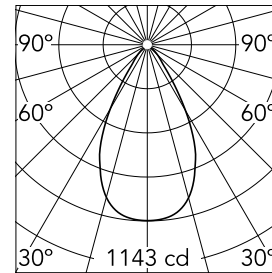

### Main specifications

<b>Number of heads</b>	1	<b>Net lumen (lm)</b>	1135
<b>Lamp category</b>	LED	<b>Mountings</b>	Ceiling recessed
<b>Power (W)</b>	27W	<b>Environment</b>	Indoor dry location
<b>CCT (K)</b>	3000K		
<b>CRI</b>	90		

### Optical

<b>Lighting type</b>	Direct
<b>LED type</b>	LED array
<b>Light distribution</b>	Symmetric
<b>Optical type</b>	Diffused light
<b>Beam angle (°)</b>	58
<b>Beam angle C90-270 (°)</b>	58

Beam Angle: 58°

### Physical

<b>Color</b>	White
<b>Orientation</b>	Fixed
<b>Recessed depth (mm)</b>	205
<b>Weight (kg)</b>	1.11