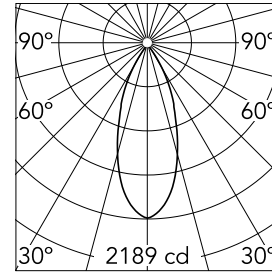

Bon Jour Ø 145 Dali

03.2005.CU.DA - Copper

Recessed luminaire with LED light source. Remote 220/240V power supply included.

Main specifications

Number of heads	1	Net lumen (lm)	1063
Lamp category	LED	Mountings	Ceiling recessed
Power (W)	27W	Environment	Indoor dry location
CCT (K)	2700K		
CRI	90		

Optical

Lighting type	Direct
LED type	LED array
Light distribution	Symmetric
Optical type	Diffused light
Beam angle (°)	39
Beam angle C90-270 (°)	39

Beam Angle:	39°		
h(m)	E(lx)	D(m)	
1	2189	0.71	
2	547	1.42	
3	243	2.13	
4	137	2.83	
5	88	3.54	