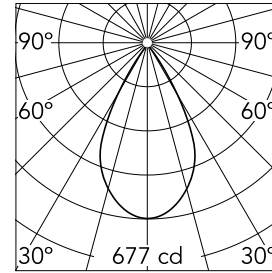

Optical

Lighting type	Direct
LED type	LED array
Light distribution	Symmetric
Optical type	Diffused light
Beam angle (°)	56
Beam angle C90-270 (°)	56

Beam Angle: 56°		
h(m)	E(lx)	D(m)
1	677	1.05
2	169	2.11
3	75	3.16
4	42	4.21
5	27	5.27