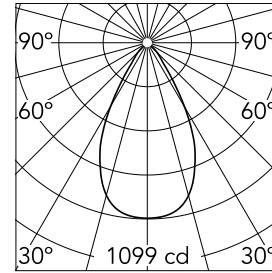

Bon Jour Ø 145 Dali

■ 03.2005.01.DA - White

Recessed luminaire with LED light source. Remote 220/240V power supply included.

Main specifications

Number of heads	1	Net lumen (lm)	1085
Lamp category	LED	Mountings	Ceiling recessed
Power (W)	27W	Environment	Indoor dry location
CCT (K)	2700K		
CRI	90		

Optical

Lighting type	Direct
LED type	LED array
Light distribution	Symmetric
Optical type	Diffused light
Beam angle (°)	57
Beam angle C90-270 (°)	57

Beam Angle:	57°		
h(m)	E(lx)	D(m)	
1	1099	1.10	
2	275	2.19	
3	122	3.29	
4	69	4.38	
5	44	5.48	

Physical

Color	White
Orientation	Fixed
Recessed depth (mm)	205
Weight (kg)	1.11

Note

Pre-installation frame must be ordered separately

Bon Jour Ø 145 Dali

Pre-installation frame
08.8975.00

Honeycomb and cross screening
cylinder
08.8980.14