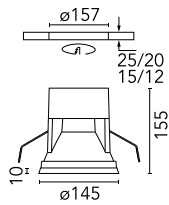

Bon Jour Ø 145 Dali

■ 03.2005.01.DA - White

Recessed luminaire with LED light source. Remote 220/240V power supply included.

Main specifications

Number of heads	1	Net lumen (lm)	1085
Lamp category	LED	Mountings	Ceiling recessed
Power (W)	27W	Environment	Indoor dry location
CCT (K)	2700K		
CRI	90		

Optical

Lighting type	Direct
LED type	LED array
Light distribution	Symmetric
Optical type	Diffused light
Beam angle (°)	57
Beam angle C90-270 (°)	57

Beam Angle:	57°		
h(m)	E(lx)	D(m)	
1	1099	1.10	
2	275	2.19	
3	122	3.29	
4	69	4.38	
5	44	5.48	

Physical

Color	White
Orientation	Fixed
Recessed depth (mm)	205
Weight (kg)	1.11

Note

Pre-installation frame must be ordered separately

Bon Jour Ø 145 Dali

Pre-installation frame
08.8975.00

Honeycomb and cross screening
cylinder
08.8980.14