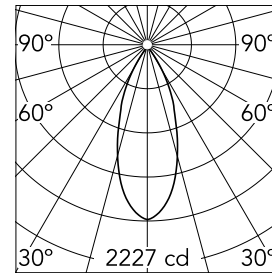

Bon Jour Ø 145

■ 03.2008.CU - Copper

Recessed luminaire with LED light source. Remote 220/240V power supply included.

Main specifications

Number of heads	1	Net lumen (lm)	1085
Lamp category	LED	Mountings	Ceiling recessed
Power (W)	27W	Environment	Indoor dry location
CCT (K)	3000K		
CRI	90		

Optical

Lighting type	Direct
LED type	LED array
Light distribution	Symmetric
Optical type	Diffused light
Beam angle (°)	39
Beam angle C90-270 (°)	39

Beam Angle:	39°		
h(m)	E(lx)	D(m)	
1	2227	0.71	
2	557	1.42	
3	247	2.13	
4	139	2.84	
5	89	3.55	