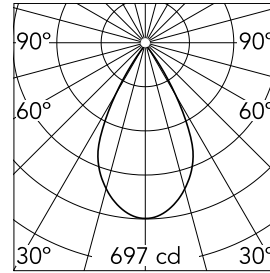

Optical

Lighting type	Direct
LED type	LED array
Light distribution	Symmetric
Optical type	Diffused light
Beam angle (°)	56
Beam angle C90-270 (°)	56

Beam Angle: 56°

h(m)	E(lx)	D(m)
1	697	1.06
2	174	2.11
3	77	3.17
4	44	4.23
5	28	5.28