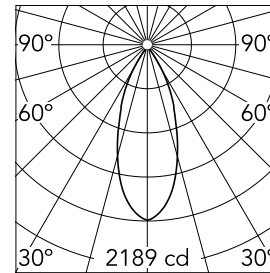

Bon Jour Ø 145

■ 03.2005.CU - Copper

Recessed luminaire with LED light source. Remote 220/240V power supply included.

Main specifications

Number of heads	1	Net lumen (lm)	1063
Lamp category	LED	Mountings	Ceiling recessed
Power (W)	27W	Environment	Indoor dry location
CCT (K)	2700K		
CRI	90		

Optical

Lighting type	Direct
LED type	LED array
Light distribution	Symmetric
Optical type	Diffused light
Beam angle (°)	39
Beam angle C90-270 (°)	39

Beam Angle:	39°		
h(m)	E(lx)	D(m)	
1	2189	0.71	
2	547	1.42	
3	243	2.13	
4	137	2.83	
5	88	3.54	