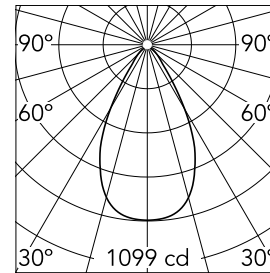

Bon Jour Ø 145

03.2005.01 - White

Recessed luminaire with LED light source. Remote 220/240V power supply included.

Main specifications

Number of heads	1	Net lumen (lm)	1085
Lamp category	LED	Mountings	Ceiling recessed
Power (W)	27W	Environment	Indoor dry location
CCT (K)	2700K		
CRI	90		

Optical

Lighting type	Direct
LED type	LED array
Light distribution	Symmetric
Optical type	Diffused light
Beam angle (°)	57
Beam angle C90-270 (°)	57

Beam Angle: 57°		
h(m)	E(lx)	D(m)
1	1099	1.10
2	275	2.19
3	122	3.29
4	69	4.38
5	44	5.48