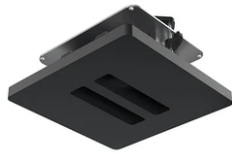

Belt L 3000 mm Dali Version

Double Ceiling Feed Box
08.0181.00