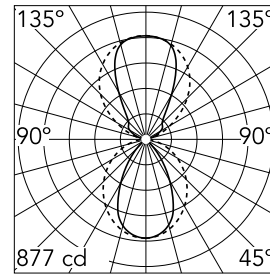

Main specifications

Number of heads	1	Net lumen (lm)	2872
Lamp category	LED	Mountings	Suspension
Power (W)	83W	Environment	Indoor dry location
CCT (K)	3000K		
CRI	95		

Optical

Lighting type	Indirect, Direct
LED type	Top LED
Light distribution	Symmetric
Optical type	Diffused light
Beam angle (°)	60
Beam angle C90-270 (°)	100
Beam angle ind (°)	80
Beam angle ind C90-270 (°)	90