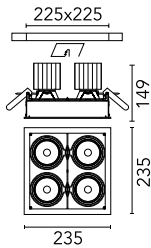

## Battery Trim Small 4L Square

■ 04.6486.08B - Mercury

Recessed luminaire with LED light source. Power supply not included. Requires one power supply for each optic body.