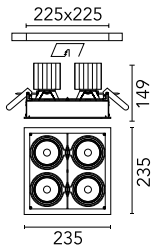

Battery Trim Small 4L Square

04.6485.20B - Matt White

Recessed luminaire with LED light source. Power supply not included. Requires one power supply for each optic body.

Main specifications

Number of heads	4	Net lumen (lm)	1768
Lamp category	LED	Mountings	Ceiling recessed
Power (W)	16.5W	Environment	Indoor dry location
CCT (K)	3000K		
CRI	80		

Optical

LED type	LED array
Light distribution	Symmetric Flood
Optical type	Flood
Beam angle (°)	29
Beam angle C90-270 (°)	29

Beam Angle: 29°

h(m)	E(lx)	D(m)
1	5391	0.52
2	1348	1.04
3	599	1.56
4	337	2.08
5	216	2.59

Physical

Color	Matt White
Orientation	Adjustable
Recessed depth (mm)	149
Weight (kg)	2.35
Rotation (°)	40

Battery Trim Small 4L Square

COLD LIGHT
08.8503.CL

HOT LIGHT
08.8503.69

Continuous current power supply,
Mains dimming, leading & trailing edge
220/240V – 50/60Hz, 300mA-14W /
350mA-17W / 400mA-19W /
450/500/600/650/700/750/800/900mA –
20W
60.9467