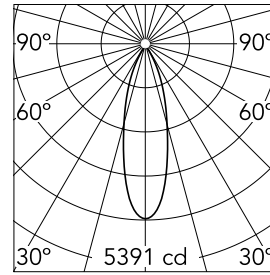

Battery Trim Small 4L Square

04.6485.20B - Matt White

Recessed luminaire with LED light source. Power supply not included. Requires one power supply for each optic body.

Main specifications

Number of heads	4	Net lumen (lm)	1768
Lamp category	LED	Mountings	Ceiling recessed
Power (W)	16.5W	Environment	Indoor dry location
CCT (K)	3000K		
CRI	80		

Optical

LED type	LED array
Light distribution	Symmetric Flood
Optical type	Flood
Beam angle (°)	29
Beam angle C90-270 (°)	29

Beam Angle: 29°

h(m)	E(lx)	D(m)
1	5391	0.52
2	1348	1.04
3	599	1.56
4	337	2.08
5	216	2.59

Physical

Color	Matt White
Orientation	Adjustable
Recessed depth (mm)	149
Weight (kg)	2.35
Rotation (°)	40

Battery Trim Small 4L Square

COLD LIGHT
08.8503.CL

HOT LIGHT
08.8503.69

Continuous current power supply,
Mains dimming, leading & trailing edge
220/240V – 50/60Hz, 300mA-14W /
350mA-17W / 400mA-19W /
450/500/600/650/700/750/800/900mA –
20W
60.9467