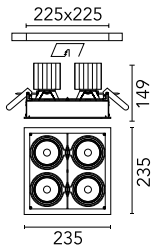

Battery Trim Small 4L Square

■ 04.6485.08B - Mercury

Recessed luminaire with LED light source. Power supply not included. Requires one power supply for each optic body.

Main specifications

Number of heads	4	Net lumen (lm)	1768
Lamp category	LED	Mountings	Ceiling recessed
Power (W)	16.5W	Environment	Indoor dry location
CCT (K)	3000K		
CRI	80		

Optical

LED type	LED array
Light distribution	Symmetric Flood
Optical type	Flood
Beam angle (°)	29
Beam angle C90-270 (°)	29

Beam Angle: 29°

h(m)	E(lx)	D(m)
1	5391	0.52
2	1348	1.04
3	599	1.56
4	337	2.08
5	216	2.59

Physical

Color	Mercury
Orientation	Adjustable
Recessed depth (mm)	149
Weight (kg)	2.35
Rotation (°)	40

Battery Trim Small 4L Square

BLUE FILTER
08.8503.64.OD

DAYLIGHT
08.8503.DL

HOT LIGHT
08.8503.69

AMBER FILTER
08.8503.66.OD