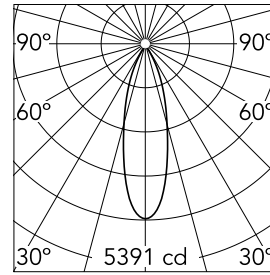

Battery Trim Small 4L Square

■ 04.6485.08B - Mercury

Recessed luminaire with LED light source. Power supply not included. Requires one power supply for each optic body.

Main specifications

Number of heads	4	Net lumen (lm)	1768
Lamp category	LED	Mountings	Ceiling recessed
Power (W)	16.5W	Environment	Indoor dry location
CCT (K)	3000K		
CRI	80		

Optical

LED type	LED array
Light distribution	Symmetric Flood
Optical type	Flood
Beam angle (°)	29
Beam angle C90-270 (°)	29

Beam Angle: 29°

h(m)	E(lx)	D(m)
1	5391	0.52
2	1348	1.04
3	599	1.56
4	337	2.08
5	216	2.59

Physical

Color	Mercury
Orientation	Adjustable
Recessed depth (mm)	149
Weight (kg)	2.35
Rotation (°)	40

Battery Trim Small 4L Square

BLUE FILTER
08.8503.64.OD

DAYLIGHT
08.8503.DL

HOT LIGHT
08.8503.69

AMBER FILTER
08.8503.66.OD