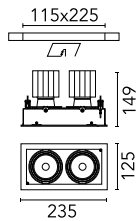

Battery Trim Small 2L

■ 04.6476.14B - Matt Black

Recessed luminaire with LED light source. Power supply not included. Requires one power supply for each optic body.

Main specifications

Number of heads	2	Net lumen (lm)	1827
Lamp category	LED	Mountings	Ceiling recessed
Power (W)	16.5W	Environment	Indoor dry location
CCT (K)	3000K		
CRI	80		

Optical

LED type	LED array
Light distribution	Symmetric
Optical type	Wide flood
Beam angle (°)	44
Beam angle C90-270 (°)	44

Beam Angle: 44°

h(m)	E(lx)	D(m)
1	3478	0.80
2	870	1.61
3	386	2.41
4	217	3.21
5	139	4.01

Physical

Color	Matt Black
Orientation	Adjustable
Recessed depth (mm)	149
Weight (kg)	1.24
Rotation (°)	40

Battery Trim Small 2L

NEODIMIUM
08.8503.ND

AMBER FILTER
08.8503.66.OD

HOT LIGHT
08.8503.69

RED FILTER
08.8503.67.OD