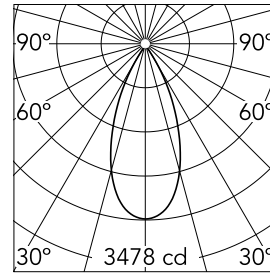

Optical

LED type	LED array
Light distribution	Symmetric
Optical type	Wide flood
Beam angle (°)	44
Beam angle C90-270 (°)	44

Beam Angle: 44°

h(m)	E(lx)	D(m)
1	3478	0.80
2	870	1.61
3	386	2.41
4	217	3.21
5	139	4.01

Physical

Color	Matt Black
Orientation	Adjustable
Recessed depth (mm)	149
Weight (kg)	1.24
Rotation (°)	40

Battery Trim Small 2L

NEODIMIUM
08.8503.ND

AMBER FILTER
08.8503.66.OD

HOT LIGHT
08.8503.69

RED FILTER
08.8503.67.OD