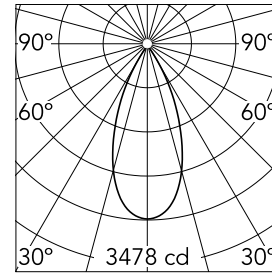

Battery Trim Small 2L

■ 04.6476.08B - Mercury

Recessed luminaire with LED light source. Power supply not included. Requires one power supply for each optic body.

Main specifications

Number of heads	2	Net lumen (lm)	1827
Lamp category	LED	Mountings	Ceiling recessed
Power (W)	16.5W	Environment	Indoor dry location
CCT (K)	3000K		
CRI	80		

Optical

LED type	LED array
Light distribution	Symmetric
Optical type	Wide flood
Beam angle (°)	44
Beam angle C90-270 (°)	44

Beam Angle:	44°		
h(m)	E(lx)	D(m)	
1	3478	0.80	
2	870	1.61	
3	386	2.41	
4	217	3.21	
5	139	4.01	