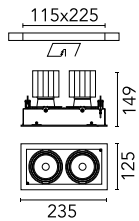

Battery Trim Small 2L

■ 04.6476.08B - Mercury

Recessed luminaire with LED light source. Power supply not included. Requires one power supply for each optic body.

Main specifications

Number of heads	2	Net lumen (lm)	1827
Lamp category	LED	Mountings	Ceiling recessed
Power (W)	16.5W	Environment	Indoor dry location
CCT (K)	3000K		
CRI	80		

Optical

LED type	LED array
Light distribution	Symmetric
Optical type	Wide flood
Beam angle (°)	44
Beam angle C90-270 (°)	44

Beam Angle:	44°		
h(m)	E(lx)	D(m)	
1	3478	0.80	
2	870	1.61	
3	386	2.41	
4	217	3.21	
5	139	4.01	

Physical

Color	Mercury
Orientation	Adjustable
Recessed depth (mm)	149
Weight (kg)	1.24
Rotation (°)	40

Battery Trim Small 2L

SKY BLUE FILTER
08.8503.65.OD

HOT LIGHT
08.8503.69

AMBER FILTER
08.8503.66.OD

Continuous current power supply,
dimmable Casambi 220/240V-50/60Hz,
300mA-16W / 350mA-18,5W / 400mA-
21,5W / 450mA-24W / 500mA-27W /
600mA-32W / 650mA-35W / 700mA-36W
/750/800/900/1000/1050mA – 38W
60.9207