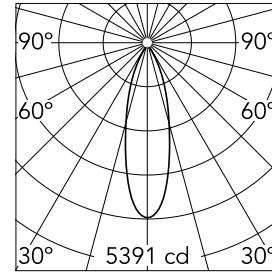

Optical

LED type	LED array
Light distribution	Symmetric
Optical type	Flood
Beam angle (°)	29
Beam angle C90-270 (°)	29

Beam Angle: 29°

h(m)	E(lx)	D(m)
1	5391	0.52
2	1348	1.04
3	599	1.56
4	337	2.08
5	216	2.59

Physical

Color	Matt White
Orientation	Adjustable
Recessed depth (mm)	149
Weight (kg)	0.76
Rotation (°)	40

Certification / Marking

Battery Trim Small 1L

Honeycomb
08.8495.14

BLUE FILTER
08.8503.64.OD

SKY BLUE FILTER
08.8503.65.OD