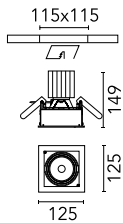

Battery Trim Small 1L

04.6470.20B - Matt White

Recessed luminaire with LED light source. Power supply not included.

Main specifications

Number of heads	1	Net lumen (lm)	1768
Lamp category	LED	Mountings	Ceiling recessed
Power (W)	16.5W	Environment	Indoor
CCT (K)	3000K		
CRI	80		

Optical

LED type	LED array
Light distribution	Symmetric
Optical type	Flood
Beam angle (°)	29
Beam angle C90-270 (°)	29

Beam Angle: 29°

h(m)	E(lx)	D(m)
1	5391	0.52
2	1348	1.04
3	599	1.56
4	337	2.08
5	216	2.59

Physical

Color	Matt White
Orientation	Adjustable
Recessed depth (mm)	149
Weight (kg)	0.76
Rotation (°)	40

Certification / Marking

Battery Trim Small 1L

Honeycomb
08.8495.14

BLUE FILTER
08.8503.64.OD

SKY BLUE FILTER
08.8503.65.OD