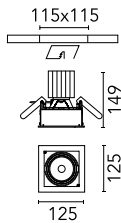

Battery Trim Small 1L

■ 04.6470.14B - Matt black

Recessed luminaire with LED light source. Power supply not included.

Main specifications

Number of heads	1	Net lumen (lm)	1768
Lamp category	LED	Mountings	Ceiling recessed
Power (W)	16.5W	Environment	Indoor
CCT (K)	3000K		
CRI	80		

Optical

LED type	LED array
Light distribution	Symmetric
Optical type	Flood
Beam angle (°)	29
Beam angle C90-270 (°)	29

Beam Angle: 29°

h(m)	E(lx)	D(m)
1	5391	0.52
2	1348	1.04
3	599	1.56
4	337	2.08
5	216	2.59

Physical

Color	Matt black
Orientation	Adjustable
Recessed depth (mm)	149
Weight (kg)	0.76
Rotation (°)	40

Certification / Marking

Battery Trim Small 1L

Honeycomb
08.8495.14

BLUE FILTER
08.8503.64.OD

SKY BLUE FILTER
08.8503.65.OD