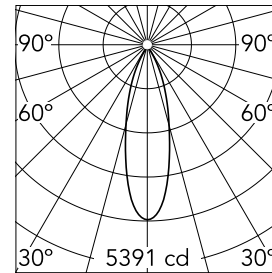

Optical

LED type	LED array
Light distribution	Symmetric
Optical type	Flood
Beam angle (°)	29
Beam angle C90-270 (°)	29

Beam Angle: 29°

h(m)	E(lx)	D(m)
1	5391	0.52
2	1348	1.04
3	599	1.56
4	337	2.08
5	216	2.59