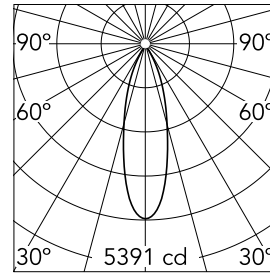

Optical

LED type	LED array
Light distribution	Symmetric
Optical type	Flood

Beam Angle: 29°

h(m)	E(lx)	D(m)
1	5391	0.52
2	1348	1.04
3	599	1.56
4	337	2.08
5	216	2.59

Luminous flux luminaire
1768 lm (EXTREME CUT OFF)

Electrical

Frequency (Hz)	50/60	Insulation class	III
Dimmable	Yes		
Driver	Remote		
Driver type	Electronic, Electronic dimmable, Electronic dimmable 1-10V, Electronic dimmable DALI		
Emergency	Without		

Physical

Color	Black
Orientation	Adjustable
Recessed depth (mm)	146
Weight (kg)	1.89
Rotation (°)	40

Note

Pre-installation frame must be ordered separately

Certification / Marking