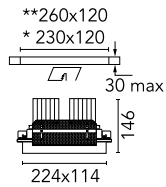

Battery No Trim Small 2L

■ 04.6475.14BNT - Black

Recessed luminaire with LED light source. Power supply not included. Requires one power supply for each optic body.

**Inaccessible ceiling
* Accessible ceiling: modular/open

Main specifications

Lamp category	LED	Mountings	Ceiling recessed
Power (W)	2 x 16.5W	Environment	Indoor
CCT (K)	3000K		
CRI	80		
Net lumen (lm)	1768		

Optical

LED type	LED array
Light distribution	Symmetric
Optical type	Flood

Physical

Color	Black
Orientation	Adjustable
Recessed depth (mm)	146
Weight (kg)	1.89
Rotation (°)	40

Note

Pre-installation frame must be ordered separately

Certification / Marking

Battery No Trim Small 2L

Honeycomb
08.8495.14