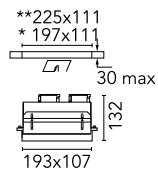

Battery No Trim Small 2L

■ 04.6022.14.NT - Matt Black

Recessed 12V lamp luminaire. Remote transformer not included.

**Inaccessible ceiling
* Accessible ceiling: modular/open

Main specifications

Number of heads	2
Lamp category	LED retrofit
Mountings	Ceiling recessed
Environment	Indoor dry location

Physical

Color	Matt Black
Orientation	Adjustable
Recessed depth (mm)	132
Weight (kg)	1.89
Rotation (°)	40

Note

Pre-installation frame must be ordered separately. Additional inner plastic (PPS) ring for lamp approaching & low glare effect.