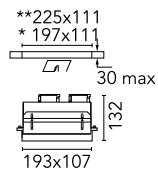

Battery No Trim Small 2L

■ 04.6022.08.NT - Mercury

Recessed 12V lamp luminaire. Remote transformer not included.

**Inaccessible ceiling
* Accessible ceiling: modular/open

Main specifications

Number of heads	2
Lamp category	LED retrofit
Mountings	Ceiling recessed
Environment	Indoor dry location

Optical

Lamp type	QR-CBC 51
Light distribution	Symmetric
Optical type	Spot
Beam angle (°)	10

Electrical

Frequency (Hz)	50/60	Emergency	Without
Lamp holder	GX5.3	Insulation class	III
Dimmable	Yes		
Driver	Remote excluded		
Driver type	Non Dimmable		

Physical

Color	Mercury
Orientation	Adjustable
Recessed depth (mm)	132
Weight (kg)	1.89
Rotation (°)	40

Note

Pre-installation frame must be ordered separately. Additional inner plastic (PPS) ring for lamp approaching & low glare effect.