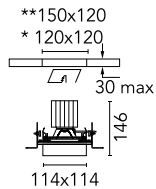

Battery No Trim Small 1L

■ 04.6470.14BNT - Black

Recessed luminaire with LED light source. Power supply not included.

**Inaccessible ceiling
* Accessible ceiling: modular/open