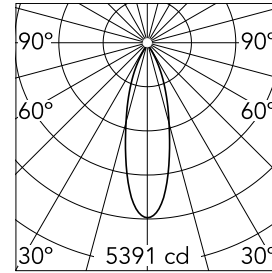

Lamp category	LED	Mountings	Ceiling recessed
Power (W)	16.5W	Environment	Indoor
CCT (K)	3000K		
CRI	80		
Net lumen (lm)	1768		

Optical

LED type	LED array
Light distribution	Symmetric
Optical type	Flood
Beam angle (°)	29
Beam angle C90-270 (°)	29