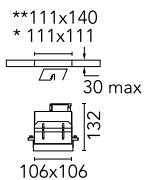

Note

Pre-installation frame must be ordered separately. Additional inner plastic (PPS) ring for lamp approaching & low glare effect.