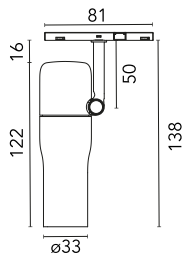

Atom 120 Casambi integrated

New

■ 09.3943.CZA - Bronze

Accent lighting LED module. Incorporated DC/DC electronic converter. Casambi via Flos Control App to individually control the lights.