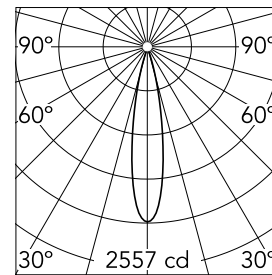

Number of heads	1	Net lumen (lm)	364
Lamp category	LED	Mountings	Track
Power (W)	8W	Environment	Indoor dry location
CCT (K)	2700K		
CRI	90		

Optical

Lighting type	Direct
LED type	Power LED
Light distribution	Symmetric
Optical type	Medium
Beam angle (°)	20
Beam angle C90-270 (°)	20

Physical

Color	Bronze	Spot diameter (mm)	33
Orientation	Adjustable	Length (mm)	33
Weight (kg)	0.22		
Tilt (°)	90		
Rotation (°)	360		

Note

Accessories included (honeycomb and screening crosspiece). The control system with the Casambi version of light fixtures is directly and individually regulated wirelessly using the application FLOS Control® powered by Casambi. Other types of regulation are broadcast (all lights are regulated at the same time)