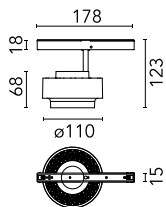

### Main specifications

<b>Number of heads</b>	1	<b>Net lumen (lm)</b>	1129
<b>Lamp category</b>	LED	<b>Mountings</b>	Track
<b>Power (W)</b>	16W	<b>Environment</b>	Indoor dry location
<b>CCT (K)</b>	3000K		
<b>CRI</b>	90		

### Optical

<b>Lighting type</b>	Direct	<b>Beam angle C90-270 (°)</b>	22
<b>LED type</b>	Power LED		
<b>Light distribution</b>	Symmetric		
<b>Optical type</b>	Medium		
<b>Beam angle (°)</b>	22		

### Physical

<b>Color</b>	Chrome	<b>Spot diameter (mm)</b>	110
<b>Orientation</b>	Adjustable		
<b>Weight (kg)</b>	0.43		
<b>Tilt (°)</b>	90		
<b>Rotation (°)</b>	360		