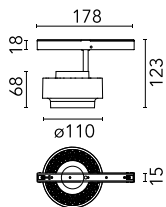

Anthony Spot Track Dimmable 1-10V

■ 03.8021.14.1V - Black

Accent lighting LED module to be installed in The Tracking Magnet System.

Main specifications

Number of heads	1	Net lumen (lm)	1052
Lamp category	LED	Mountings	Track
Power (W)	16W	Environment	Indoor dry location
CCT (K)	2700K		
CRI	90		

Optical

Lighting type	Direct	Beam angle C90-270 (°)	22
LED type	Power LED		
Light distribution	Symmetric		
Optical type	Medium		
Beam angle (°)	22		

Electrical

Voltage (V)	48.00	Insulation class	III
Dimmable	Yes		
Driver	Remote excluded		
Driver type	Dimmable 1-10V		
Emergency	Without		

Physical

Color	Black	Spot diameter (mm)	110
Orientation	Adjustable		
Weight (kg)	0.43		
Tilt (°)	90		
Rotation (°)	360		

Note

Only compatible with DALI, 1-10V, FLOS SMART CONTROL profile version.

Anthony Spot Track Dimmable 1-10V