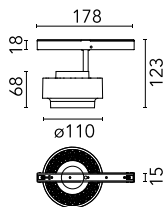

### Main specifications

<b>Number of heads</b>	1	<b>Net lumen (lm)</b>	1052
<b>Lamp category</b>	LED	<b>Mountings</b>	Track
<b>Power (W)</b>	16W	<b>Environment</b>	Indoor dry location
<b>CCT (K)</b>	2700K		
<b>CRI</b>	90		

### Optical

<b>Lighting type</b>	Direct	<b>Beam angle C90-270 (°)</b>	22
<b>LED type</b>	Power LED		
<b>Light distribution</b>	Symmetric		
<b>Optical type</b>	Medium		
<b>Beam angle (°)</b>	22		

### Physical

<b>Color</b>	Chrome	<b>Spot diameter (mm)</b>	110
<b>Orientation</b>	Adjustable		
<b>Weight (kg)</b>	0.43		
<b>Tilt (°)</b>	90		
<b>Rotation (°)</b>	360		