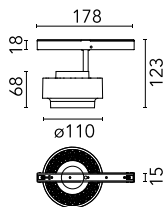

Anthony Spot Track Dimmable 1-10V

■ 03.8020.14.1V - Black

Accent lighting LED module to be installed in The Tracking Magnet System.

Main specifications

Number of heads	1	Net lumen (lm)	1010
Lamp category	LED	Mountings	Track
Power (W)	16W	Environment	Indoor dry location
CCT (K)	2700K		
CRI	90		

Optical

Lighting type	Direct	Beam angle C90-270	15 (°)
LED type	Power LED		
Light distribution	Symmetric		
Optical type	Spot		
Beam angle (°)	15		

Electrical

Voltage (V)	48.00	Insulation class	III
Dimmable	Yes		
Driver	Remote excluded		
Driver type	Dimmable 1-10V		
Emergency	Without		

Physical

Color	Black	Spot diameter (mm)	110
Orientation	Adjustable		
Weight (kg)	0.43		
Tilt (°)	90		
Rotation (°)	360		

Note

Only compatible with DALI, 1-10V, FLOS SMART CONTROL profile version.

Anthony Spot Track Dimmable 1-10V