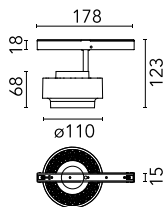

### Main specifications

<b>Number of heads</b>	1	<b>Net lumen (lm)</b>	1010
<b>Lamp category</b>	LED	<b>Mountings</b>	Track
<b>Power (W)</b>	16W	<b>Environment</b>	Indoor dry location
<b>CCT (K)</b>	2700K		
<b>CRI</b>	90		

### Optical

<b>Lighting type</b>	Direct	<b>Beam angle C90-270</b>	15
<b>LED type</b>	Power LED	<b>(°)</b>	
<b>Light distribution</b>	Symmetric		
<b>Optical type</b>	Spot		
<b>Beam angle (°)</b>	15		

### Physical

<b>Color</b>	Chrome	<b>Spot diameter (mm)</b>	110
<b>Orientation</b>	Adjustable		
<b>Weight (kg)</b>	0.43		
<b>Tilt (°)</b>	90		
<b>Rotation (°)</b>	360		