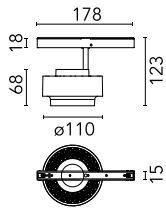

Anthony Spot Track Dali Version

03.8025.40.DA - White

Accent lighting LED module to be installed in The Tracking Magnet System. To obtain flood optics (35°) order Anthony Spot Medium + flood lens.

Main specifications

Number of heads	1	Net lumen (lm)	1241
Lamp category	LED	Mountings	Track
Power (W)	16.5W	Environment	Indoor dry location
CCT (K)	2700K		
CRI	90		

Optical

Lighting type	Direct
LED type	LED array
Light distribution	Symmetric
Optical type	Spot
Beam angle (°)	15
Beam angle C90-270 (°)	15

Beam Angle:	15°	
	h(m)	E(lx) D(m)
	1	12442 0.27
	2	3110 0.54
	3	1382 0.81
	4	778 1.07
	5	498 1.34

Luminous flux luminaire
1241 lm

Electrical

Voltage (V)	48.00	Insulation class	III
Dimmable	Yes		
Driver	Remote excluded		
Driver type	Dimmable DALI		
Emergency	Without		

Physical

Color	White	Spot diameter (mm)	110
Orientation	Adjustable		
Weight (kg)	0.43		
Tilt (°)	90		
Rotation (°)	360		

Note

Only compatible with DALI profile version. For wireless lighting control, choose integrated Casambi versions.