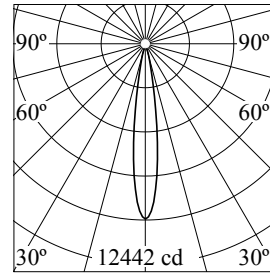

### Main specifications

Number of heads	1	Net lumen (lm)	1241
Lamp category	LED	Mountings	Track
Power (W)	16.5W	Environment	Indoor dry location
CCT (K)	2700K		
CRI	90		

### Optical

Lighting type	Direct
LED type	LED array
Light distribution	Symmetric
Optical type	Spot
Beam angle (°)	15
Beam angle C90-270 (°)	15

Beam Angle:	15°	
	h(m)	E(lx) D(m)
	1	12442 0.27
	2	3110 0.54
	3	1382 0.81
	4	778 1.07
	5	498 1.34

### Physical

Color	White	Spot diameter (mm)	110
Orientation	Adjustable		
Weight (kg)	0.43		
Tilt (°)	90		
Rotation (°)	360		