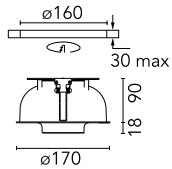

Anthony Downlight Optic Spot

03.6416.40B - White

High-performance embedded light fixture for LED light source. Remote 220-240V power supply not included.

Main specifications

Number of heads	1	Net lumen (lm)	853
Lamp category	LED	Mountings	Ceiling recessed
Power (W)	10.3W	Environment	Indoor dry location
CCT (K)	3000K		
CRI	90		

Optical

LED type	Power LED
Light distribution	Symmetric
Optical type	Spot
Beam angle (°)	15
Beam angle C90-270 (°)	15

Beam Angle: 15°

	h(m)	E(lx)	D(m)
1	9120	0.27	
2	2280	0.54	
3	1013	0.81	
4	570	1.09	
5	365	1.36	

Physical

Color	White	Rotation (°)	360
Orientation	Adjustable		
Recessed depth (mm)	90		
Weight (kg)	1.07		
Tilt (°)	40		

Note

Standard trim cove in white for all finishes; black finish available under request. To obtain flood optics (35°) order Anthony Downlight Medium + flood lens.