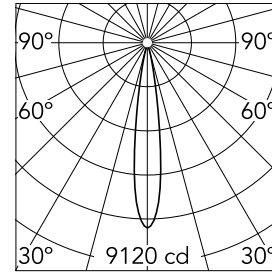

Anthony Downlight Optic Spot

03.6416.40B - White

High-performance embedded light fixture for LED light source. Remote 220-240V power supply not included.

Main specifications

Number of heads	1	Net lumen (lm)	853
Lamp category	LED	Mountings	Ceiling recessed
Power (W)	10.3W	Environment	Indoor dry location
CCT (K)	3000K		
CRI	90		

Optical

LED type	Power LED
Light distribution	Symmetric
Optical type	Spot
Beam angle (°)	15
Beam angle C90-270 (°)	15

Beam Angle: 15°

	h(m)	E(lx)	D(m)
1	9120	0.27	
2	2280	0.54	
3	1013	0.81	
4	570	1.09	
5	365	1.36	

Physical

Color	White	Rotation (°)	360
Orientation	Adjustable		
Recessed depth (mm)	90		
Weight (kg)	1.07		
Tilt (°)	40		

Note

Standard trim cove in white for all finishes; black finish available under request. To obtain flood optics (35°) order Anthony Downlight Medium + flood lens.