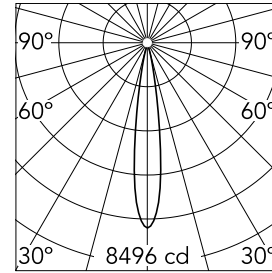

Anthony Downlight Optic Spot

■ 03.6415.14B - Black

High-performance embedded light fixture for LED light source. Remote 220-240V power supply not included.

Main specifications

Number of heads	1	Net lumen (lm)	795
Lamp category	LED	Mountings	Ceiling recessed
Power (W)	10.3W	Environment	Indoor dry location
CCT (K)	2700K		
CRI	90		

Optical

LED type	Power LED
Light distribution	Symmetric
Optical type	Spot
Beam angle (°)	15
Beam angle C90-270 (°)	15

Beam Angle:	15°		
h(m)	E(lx)	D(m)	
1	8496	0.27	
2	2124	0.54	
3	944	0.81	
4	531	1.09	
5	340	1.36	

Physical

Color	Black	Rotation (°)	360
Orientation	Adjustable		
Recessed depth (mm)	90		
Weight (kg)	1.07		
Tilt (°)	40		

Note

Standard trim cove in white for all finishes; black finish available under request. To obtain flood optics (35°) order Anthony Downlight Medium + flood lens.