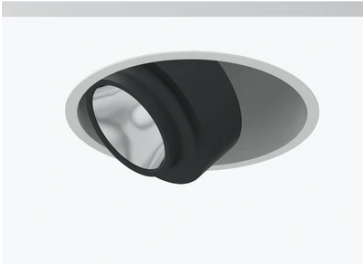

Anthony Downlight Optic Spot

■ 03.6415.14B - Black

High-performance embedded light fixture for LED light source. Remote 220-240V power supply not included.

Main specifications

Number of heads	1	Net lumen (lm)	795
Lamp category	LED	Mountings	Ceiling recessed
Power (W)	10.3W	Environment	Indoor dry location
CCT (K)	2700K		
CRI	90		

Optical

LED type	Power LED
Light distribution	Symmetric
Optical type	Spot
Beam angle (°)	15
Beam angle C90-270 (°)	15

Beam Angle:	15°		
h(m)	E(lx)	D(m)	
1	8496	0.27	
2	2124	0.54	
3	944	0.81	
4	531	1.09	
5	340	1.36	

Physical

Color	Black	Rotation (°)	360
Orientation	Adjustable		
Recessed depth (mm)	90		
Weight (kg)	1.07		
Tilt (°)	40		

Note

Standard trim cove in white for all finishes; black finish available under request. To obtain flood optics (35°) order Anthony Downlight Medium + flood lens.