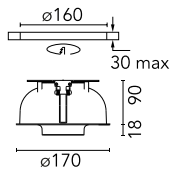

Anthony Downlight Optic Spot

■ 03.6415.14B - Black

High-performance embedded light fixture for LED light source. Remote 220-240V power supply not included.

Main specifications

Number of heads	1	Net lumen (lm)	795
Lamp category	LED	Mountings	Ceiling recessed
Power (W)	10.3W	Environment	Indoor dry location
CCT (K)	2700K		
CRI	90		

Optical

LED type	Power LED
Light distribution	Symmetric
Optical type	Spot
Beam angle (°)	15
Beam angle C90-270 (°)	15

Beam Angle:	15°		
h(m)	E(lx)	D(m)	
1	8496	0.27	
2	2124	0.54	
3	944	0.81	
4	531	1.09	
5	340	1.36	

Physical

Color	Black	Rotation (°)	360
Orientation	Adjustable		
Recessed depth (mm)	90		
Weight (kg)	1.07		
Tilt (°)	40		

Note

Standard trim cove in white for all finishes; black finish available under request. To obtain flood optics (35°) order Anthony Downlight Medium + flood lens.