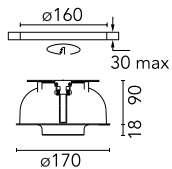

Anthony Downlight Optic Medium

■ 03.6417.14B - Black

High-performance embedded light fixture for LED light source. Remote 220-240V power supply not included.