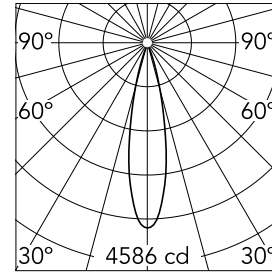

Anthony Downlight Optic Medium

■ 03.6417.14B - Black

High-performance embedded light fixture for LED light source. Remote 220-240V power supply not included.

Main specifications

| | | | |
|------------------------|-------|-----------------------|---------------------|
| Number of heads | 1 | Net lumen (lm) | 827 |
| Lamp category | LED | Mountings | Ceiling recessed |
| Power (W) | 10.3W | Environment | Indoor dry location |
| CCT (K) | 2700K | | |
| CRI | 90 | | |

Optical

| | |
|-------------------------------|-----------|
| LED type | Power LED |
| Light distribution | Symmetric |
| Optical type | Medium |
| Beam angle (°) | 22 |
| Beam angle C90-270 (°) | 22 |

| | | | |
|--------------------|--------------|-------------|--|
| Beam Angle: | 22° | | |
| h(m) | E(lx) | D(m) | |
| 1 | 4586 | 0.40 | |
| 2 | 1147 | 0.79 | |
| 3 | 510 | 1.19 | |
| 4 | 287 | 1.58 | |
| 5 | 183 | 1.98 | |

Physical

| | | | |
|----------------------------|------------|---------------------|-----|
| Color | Black | Rotation (°) | 360 |
| Orientation | Adjustable | | |
| Recessed depth (mm) | 90 | | |
| Weight (kg) | 1.07 | | |
| Tilt (°) | 40 | | |