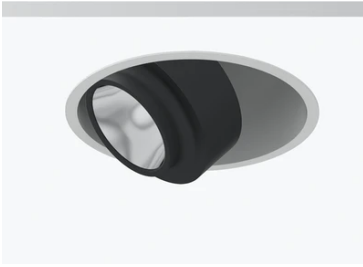

Anthony Downlight Optic Medium

■ 03.6417.14B - Black

High-performance embedded light fixture for LED light source. Remote 220-240V power supply not included.

Main specifications

| | | | |
|------------------------|-------|-----------------------|---------------------|
| Number of heads | 1 | Net lumen (lm) | 827 |
| Lamp category | LED | Mountings | Ceiling recessed |
| Power (W) | 10.3W | Environment | Indoor dry location |
| CCT (K) | 2700K | | |
| CRI | 90 | | |

Optical

| | |
|-------------------------------|-----------|
| LED type | Power LED |
| Light distribution | Symmetric |
| Optical type | Medium |
| Beam angle (°) | 22 |
| Beam angle C90-270 (°) | 22 |

Physical

| | | | |
|----------------------------|------------|---------------------|-----|
| Color | Black | Rotation (°) | 360 |
| Orientation | Adjustable | | |
| Recessed depth (mm) | 90 | | |
| Weight (kg) | 1.07 | | |
| Tilt (°) | 40 | | |