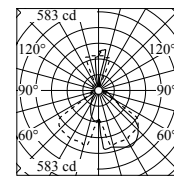

E(x)	D(m)	h(m)
1	583	3.02
2	146	6.04
3	65	9.06
4	36	12.08
5	23	15.11

Luminous flux luminaire
2870 lm

Electrical

Emergency	Without
-----------	---------

Physical

Color	Raw
Orientation	Fixed
Weight (kg)	28

Note