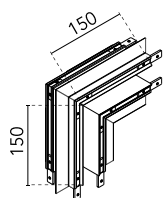

90° Corner. Can be powered

■ 06.1648.14 - Black

Main specifications

Mountings	Recessed
Environment	Indoor dry location

Electrical

Voltage (V)	24.00
Emergency	Without

Physical

Color	Black
Recessed depth (mm)	121
Weight (kg)	0.76
Length (mm)	150

90° Corner. Can be powered

Endcap. 2 unit kit
08.8865.14A