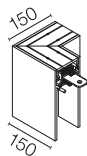

## 90° Corner

■ 06.1624.14 - Black

Cannot be powered. Includes 1 cable suspension kit.

### Main specifications

Mountings	Suspension
Environment	Indoor dry location

### Physical

Color	Black
Weight (kg)	0.76
Length (mm)	150