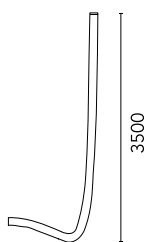

48-V Power Loop L 3500 mm

■ 03.8522.GN - Green Leather

48-V power loop.

48-V power loop.

Main specifications

| | |
|-------------|---------------|
| Power (W) | 48 |
| Mountings | Ceiling, Wall |
| Environment | Indoor |

Electrical

| | |
|-----------|---------|
| Emergency | Without |
|-----------|---------|

Physical

| | |
|-------------|---------------|
| Color | Green Leather |
| Length (mm) | 3500 |

Certification / Marking